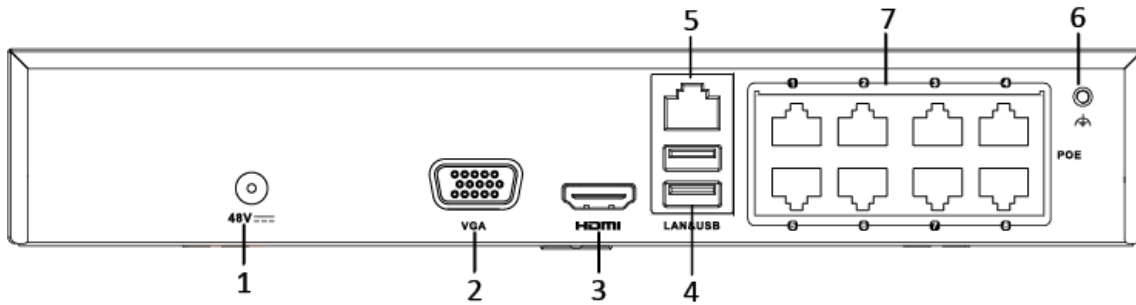

Physical Interfaces

Index	Name	Index	Name
1	Power Supply	5	LAN Network Interface
2	VGA Interface	6	Ground
3	HDMI Interface	7	Network Interfaces with PoE function (4 interfaces for DS-7104NI-Q1/4P/M and 8 interfaces for DS-7108NI-Q1/8P/M))
4	USB Interface