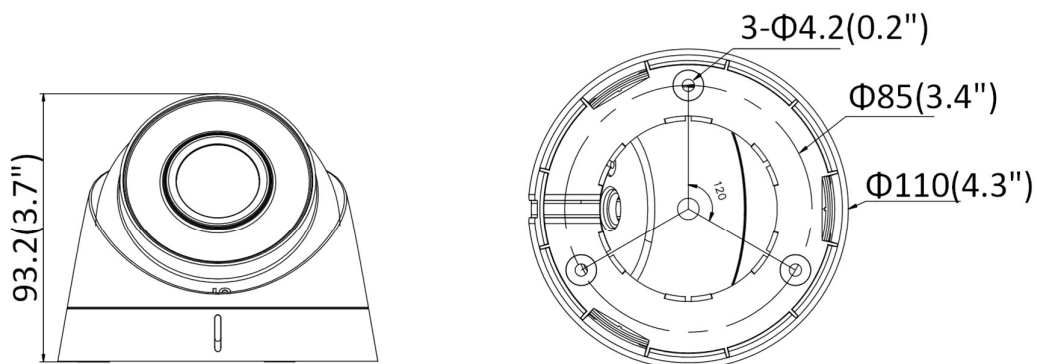

| | |
|-------------------------------|--|
| General Function | One-key reset, heartbeat, mirror, password protection, privacy mask, watermark, IP address filtering |
| Firmware Version | 5.5.82 |
| API | ONVIF (PROFILE S), ISAPI |
| Simultaneous Live View | Up to 6 channels |
| User/Host | Up to 32 users 3 levels: Administrator, Operator, and User |
| Client | iVMS-4200, iVMS-4500, iVMS-5200, Hik-Connect |
| Web Browser | IE8+, Chrome31.0-44, Firefox30.0-51, Safari8.0-11 |
| Interface | |
| Communication Interface | 1 RJ45 10M/100M self-adaptive Ethernet port |
| General | |
| Operating Conditions | -30 °C to +60 °C (-22 °F to +140 °F), Humidity 95% or less (non-condensing) |
| Power Supply | 12 VDC ± 25%, 5.5 mm coaxial power plug;PoE(802.3af, class 3) |
| Power Consumption and Current | 12 VDC,0.3 A, Max. 3.5 W; PoE: (802.3af, 36 V to 57 V), 0.2 A to 0.1 A, Max: 4.5 W |
| Protection Level | IP67 |
| Material | Camera body: metal, bottom base: plastic |
| Dimensions | Φ 110 mm × 93.2 mm (Φ 4.3" × 3.7") |
| Weight | Camera: approx. 360 g (0.8 lb.) With package: approx. 610 g (1.34 lb.) |

Available Model

DS-2CD1321-I (E) (2.8/4 mm)

Dimension

Unit:mm(inch)

Accessory

DS-1272ZJ-110-TRS
Wall Mounting Bracket

DS-1275ZJ
Vertical Pole Mounting
Bracket

DS-1280ZJ-S
Junction Box